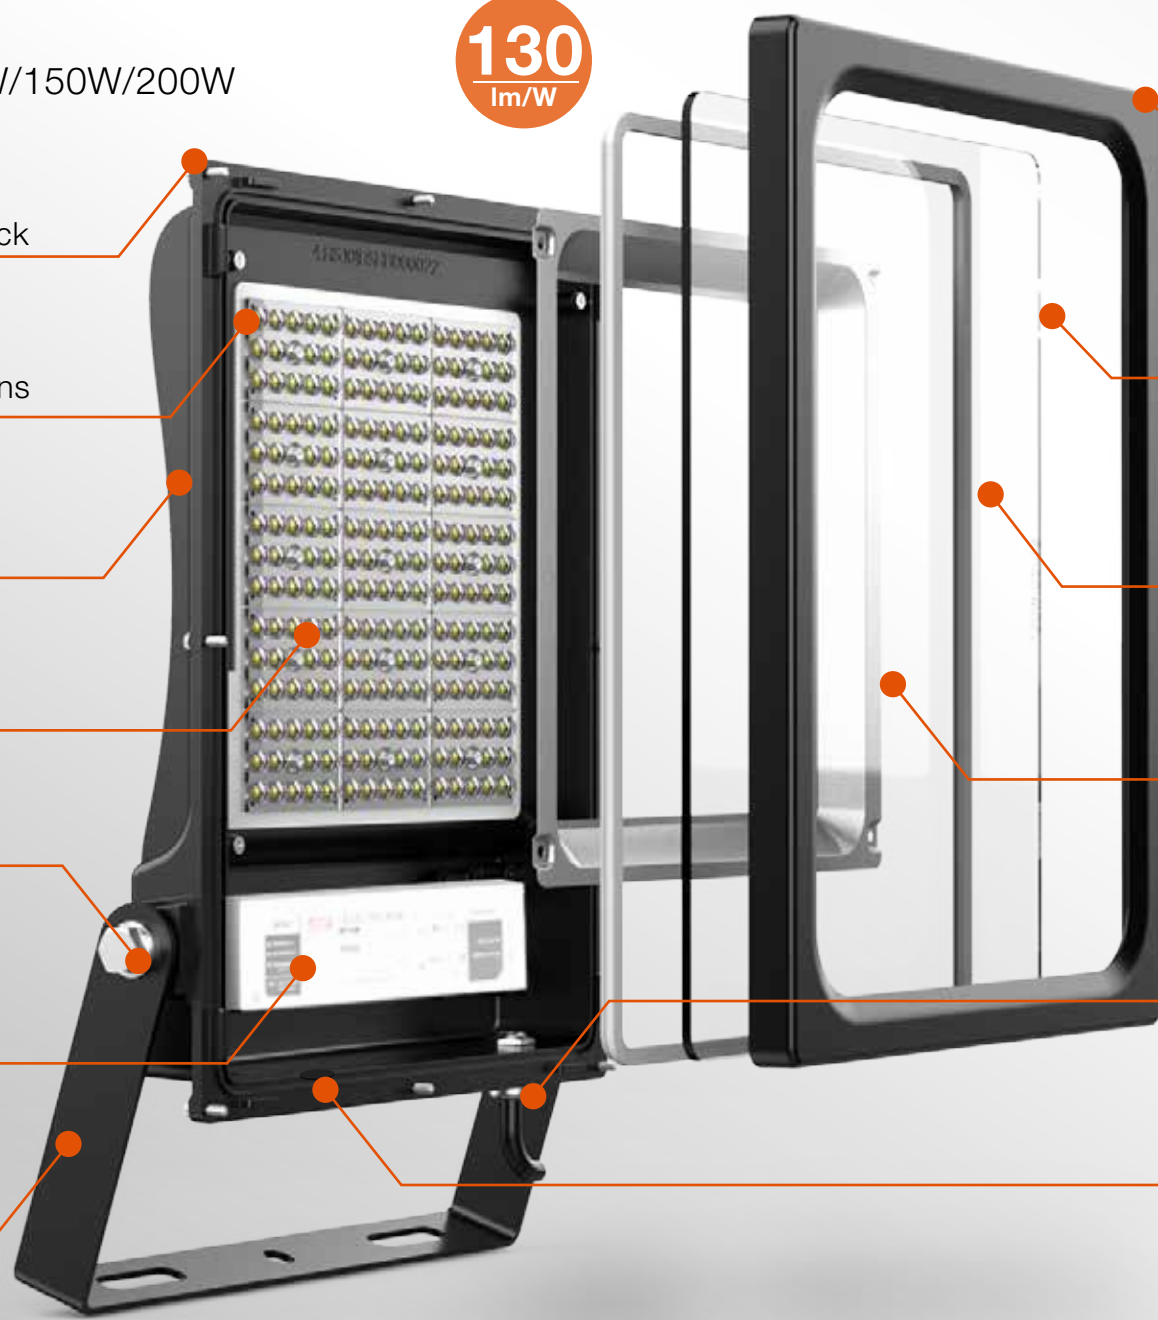

Slim Series LED Flood Light

FL-06-G2

30W/50W/80W/100W/150W/200W

130
lm/W

A.ZEUS

お客様の笑顔を糧に...

Screws locked on the back

High transmittance PC lens

ADC12 Die Cast Housing
Heat Radiator

LED Brand:

Hex Screw

Waterproof driver

SPCC Bracket

Front Frame Cover

Tempered Glass

Waterproof rubber Ring

Reflector AL1070

PG7/PG9 waterproof connector

Breather