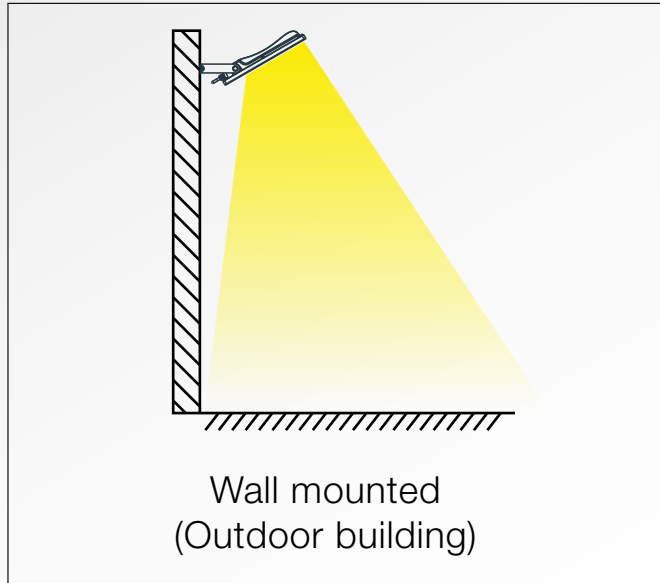

# Slim Series LED Flood Light

**A.ZEUS**

お客様の笑顔を糧に・・・。

Exterior wall

Garden lighting

Yard park

Architectural lighting

130Lm/w IP65