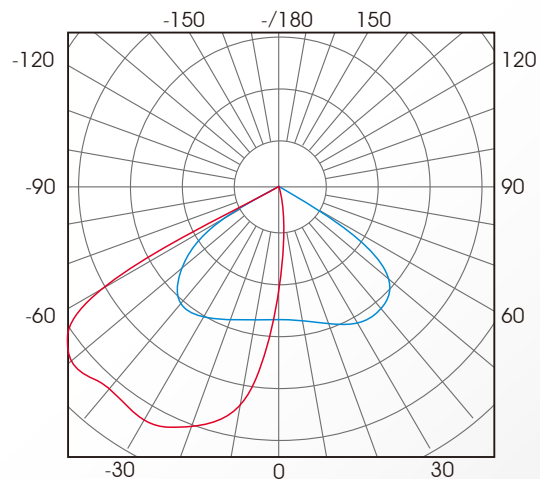

### Beam Angle

120°  
120\*90°  
120\*65°(Polarized 55°)  
60°

# Slim Series LED Flood Light

**FL-06-G2**

30W/50W/80W/100W/150W/200W

LED type:  / SMD3030 / SMD2835

Beam Angle: 120° / 120\*65° / 90\*120° / 60°

**A.ZEUS**

お客様の笑顔を糧に...

120°

120°

120\*90°

90\*120°

120\*65°(Polarized 55°)

120\*65°(Polarized 55°)

60°

60°