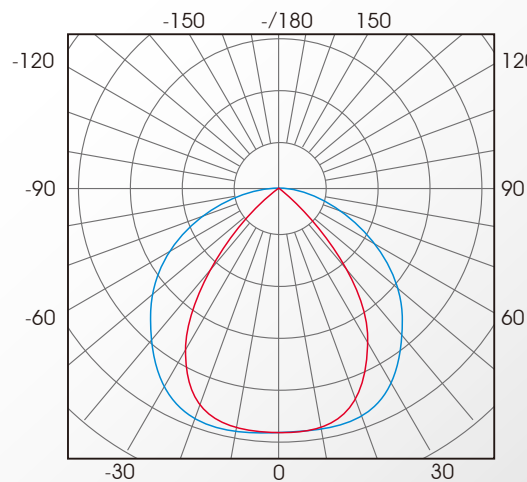

### Beam Angle

120°  
120\*90°  
120\*65°(Polarized 55°)  
60°

# Slim Series LED Flood Light

**FL-06-G2**

30W/50W/80W/100W/150W/200W

LED type:  / SMD3030 / SMD2835

Beam Angle: 120° / 120\*65° / 90\*120° / 60°

**A.ZEUS**

お客様の笑顔を糧に...

120°

120°

120\*90°

90\*120°

120\*65°(Polarized 55°)

120\*65°(Polarized 55°)

60°

60°