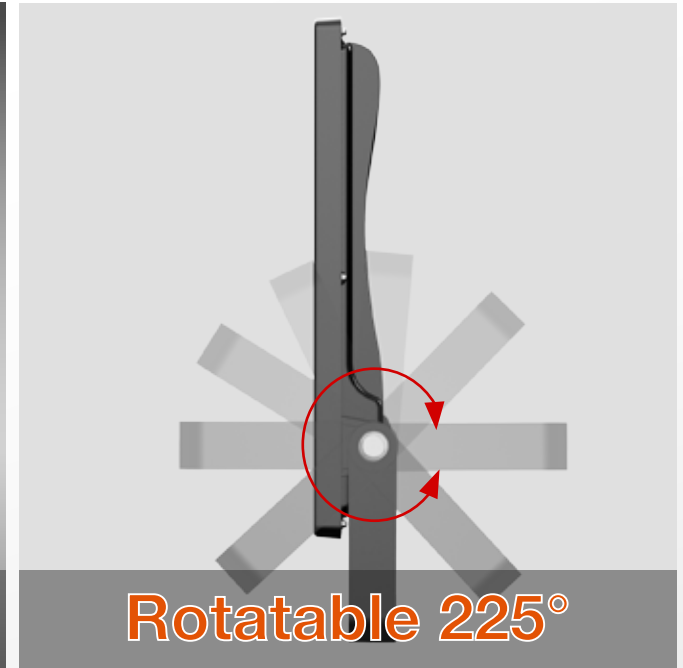

# Slim Series LED Flood Light

**FL-06-G2** 30W/50W/80W/100W/150W/200W

**A.ZEUS**

お客様の笑顔を糧に...

**IP65 waterproof**

**Perfect Heatsink**

**Rotatable 225°**

- IP65 | CRI>80 | IK08
- Significant energy saving : 130Lm/W system efficiency.
- Nicely die-casting ADC12 aluminum alloy housing
- 4mm tempered glass cover, strong protection and good optical function.
- Life Span: >50,000 Hours.
- Operating Temp range: -40°C to 50°C.
- Small size,light weight,cheaper shipping cost.
- Easy to install.