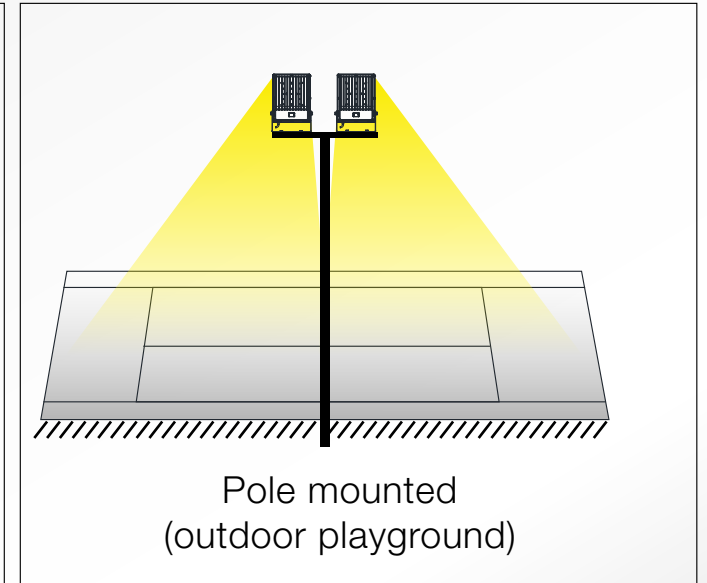

# Slim Series LED Flood Light

**A.ZEUS**

お客様の笑顔を糧に・・・。

Exterior wall

Garden lighting

Yard park

Architectural lighting

130Lm/w IP65