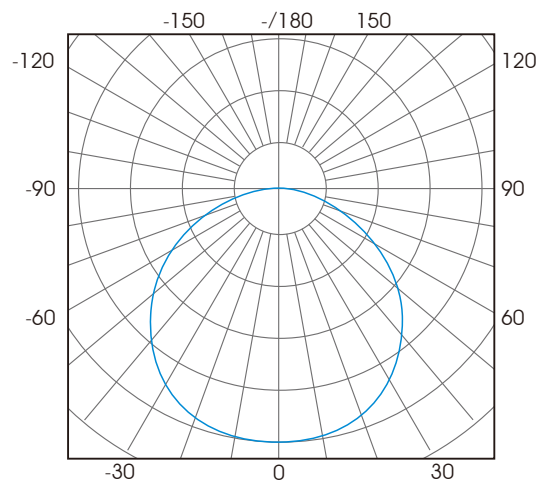

### Beam Angle

120°  
120\*90°  
120\*65°(Polarized 55°)  
60°

# Slim Series LED Flood Light

**FL-06-G2**

30W/50W/80W/100W/150W/200W

LED type:  / SMD3030 / SMD2835

Beam Angle: 120° / 120\*65° / 90\*120° / 60°

**A.ZEUS**

お客様の笑顔を糧に...

120°

120°

120\*90°

90\*120°

120\*65°(Polarized 55°)

120\*65°(Polarized 55°)

60°

60°