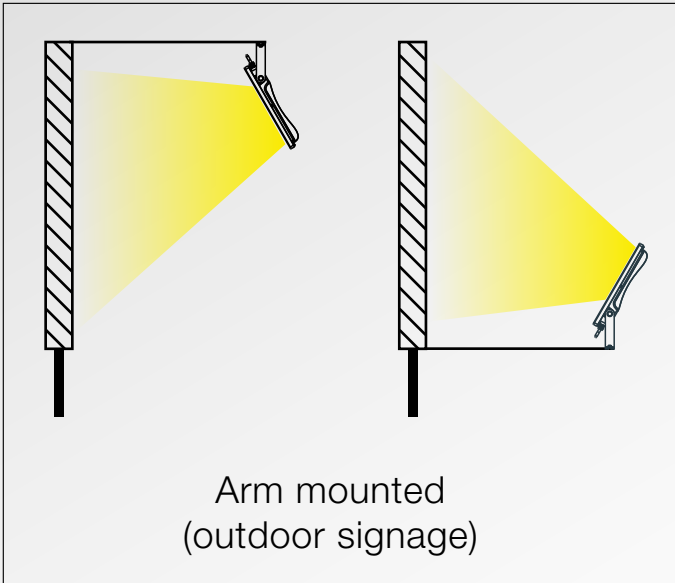

Slim Series LED Flood Light

A.ZEUS

お客様の笑顔を糧に・・・。